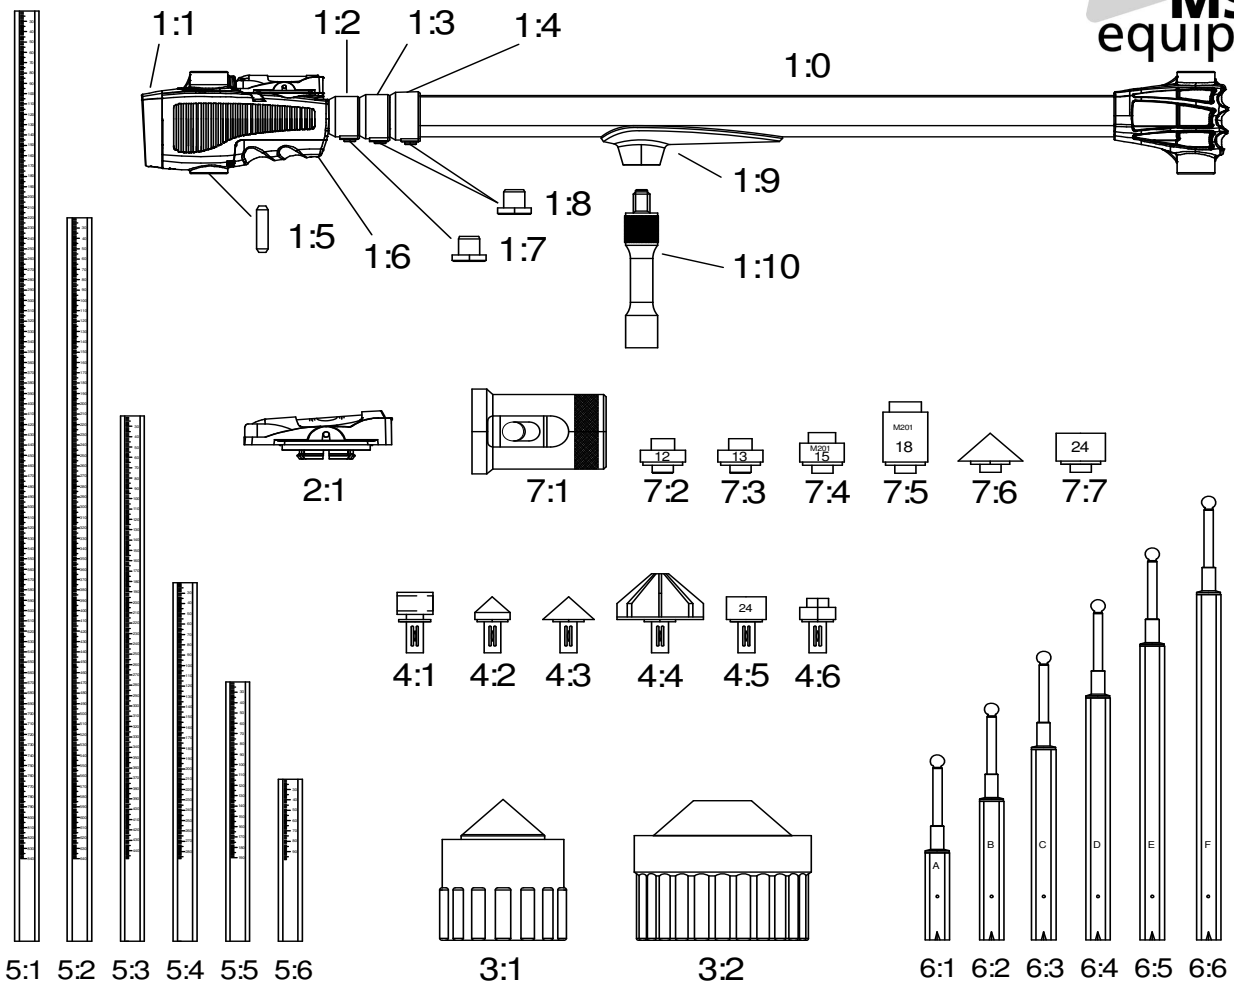

Spare parts - ALLVIS

Pos	Art. No.	Name
1:0	AVP1900	Measuring tool
1:1	AVP1375	Front
1:2	AVP1281	Collar 2
1:3	AVP1291	Collar 3
1:4	AVP1301	Collar 4
1:5	AVP1361	Friction stick
1:6	AVP1380	Battery cover
	AVP1450	Battery
1:7	AVP1320	Locking for collar
1:8	AVP1320-2	Locking for collar
1:9	EMK1404	Slide
1:10	EMK1403	Tip holder for slide
2:1	AVP1410	Level
3:1	AVP1480	Chassis attachment Ø35
3:2	AVA222	Chassis attachment Ø60
4:1	TB3100	Tip holder 90°
4:2	TB3000	Measuring tip Ø25
4:3	TB2900	Measuring tip Ø35
4:4	TB2800	Measuring tip Ø60
4:5	TB1370	Socket ø8-28 (state no when order)
4:6	TB2705	Adaptor M201 6-18 (state no when order)

Pos	Art. No	Name
5:1	AVP1180	Measuring rod 100
5:2	AVP1190	Measuring rod 185
5:3	AVP1200	Measuring rod 285
5:4	AVP1210	Measuring rod 450
5:5	AVP1220	Measuring rod 645
5:6	AVP1230	Measuring rod 845
6:1	AVP1110	Datum rod A
6:2	AVP1120	Datum rod B
6:3	AVP1130	Datum rod C
6:4	AVP1140	Datum rod D
6:5	AVP1150	Datum rod E
6:6	AVP1160	Datum rod F
7:1	AVP1470	Chassis attachment 90°
7:2	AVP1485	Adaptor 12
7:3	AVP1490	Adaptor 13
7:4	AVP1500	Adaptor 15
7:5	AVP1510	Adaptor 18
7:6	AVP1521	Measuring tip short Ø35
7:7	AVP1540	Socket short 10-26 (state no when order)
	AL9000	Allvis storage case
	AVA111	Complete truck adaptor kit